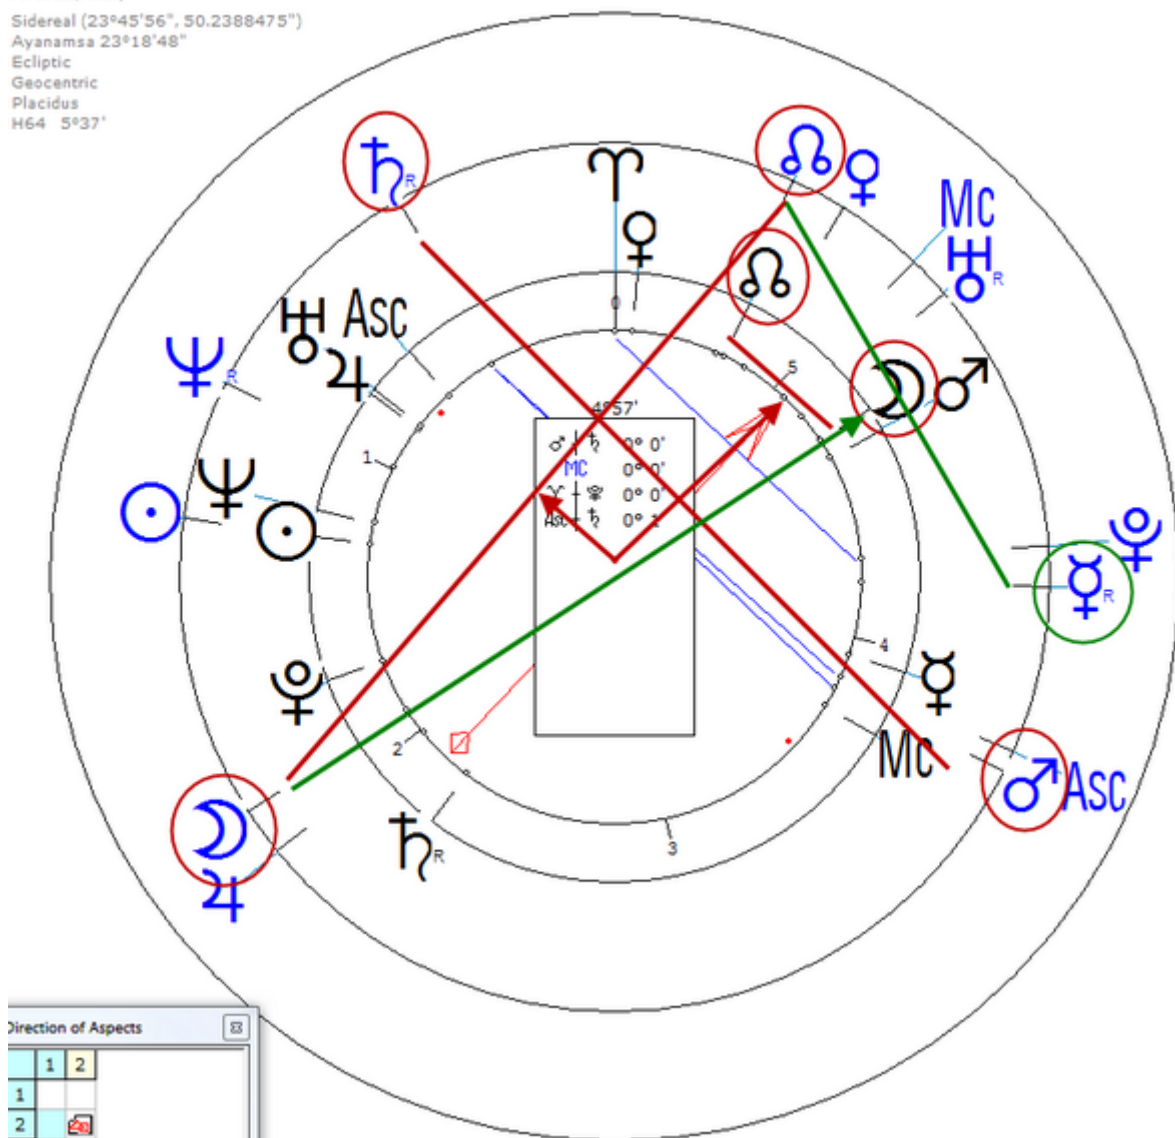

Pasini, Elisa

7 October 1967 at 08:30 (= 08:30 AM)Aversa, Italy, 40n58, 14e12
Italian mother who stabbed her 7-year-old daughter, Giulia, and killed
herself on 5/17/2002, 5:00 PM

<https://www.astro.com/astro-databank/Pasini,_Elisa>

Solar Return (Harmonic 64)

Solar $\♁/\♄$ = Solar $\♁/\♁$ = $\♁_n/\♁_n$

Solar $\♁$ = Solar $\♁/\♁$ = $\♁_n$

Pasini, Elisa
7 October 1967 Sat 8:30 (GMT+1) 40n58 14e12
Aversa, Italy
Sidereal (23°45'56", 50.2388475")
Ayanamsa 23°18'48"
Ecliptic
Geocentric
Placidus
H64 5°37'